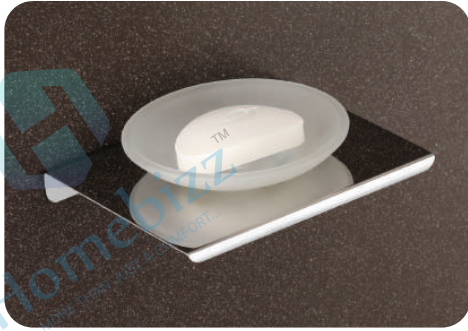

Luxurious Collection of Bathroom Shelf / Shelves

Homebizz™
MORE THAN JUST A COMFORT...

151 Single Soap Dish